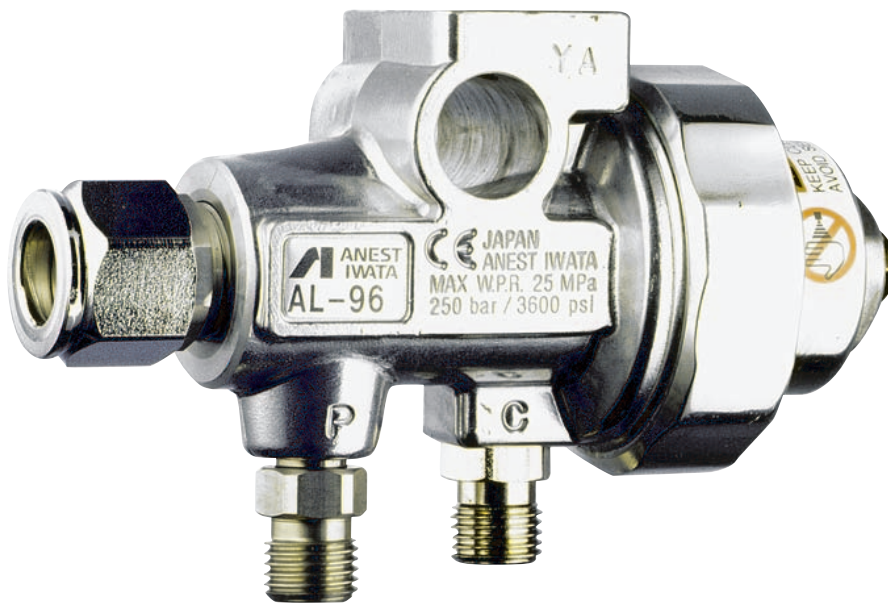

AL 96 Automatic Spray Gun

Model	 bar	Operating air pressure	Fitting dimension	Operating temperature	Noise level	Air hose connection	Nylon (fluid) hose connection	 g
AL 96	250 bar	to 4.0 from 7.0 bar	ø 16 mm	5 ~ 40° C	79 dB (A)	G 1/4"	G 1/4"	480

CE **Ex** II 2 G X

declaration of ATEX conformity for use in zone 1 and in zone 2