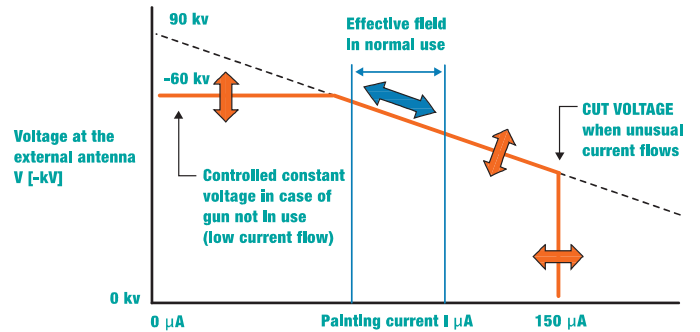

E-SC24-EX / E-SC24L-EX Controller

INTELLIGENT CONTROLLER MAXIMIZES PERFORMANCE OF COMPACT ELECTROSTATIC GUN

- Digital set up:
 - Voltage
 - Current
- Full functions of safety detection:
 - Grounding
 - Low voltage cable failure alarm
 - Current overload alarm
- Function to keep record of alarms
- Advanced voltage and current control by microcomputer
- Size: D 160 x W 245 x H 130 mm

CE **Ex** II (2)G EN 50050

KEMA 0344 EN50050 to be installed only in safe area
BVS06ATEXE049

* External signal output option type.
Specifications: Power on/off - Charge on/off - Failure on/off - Current flow caution