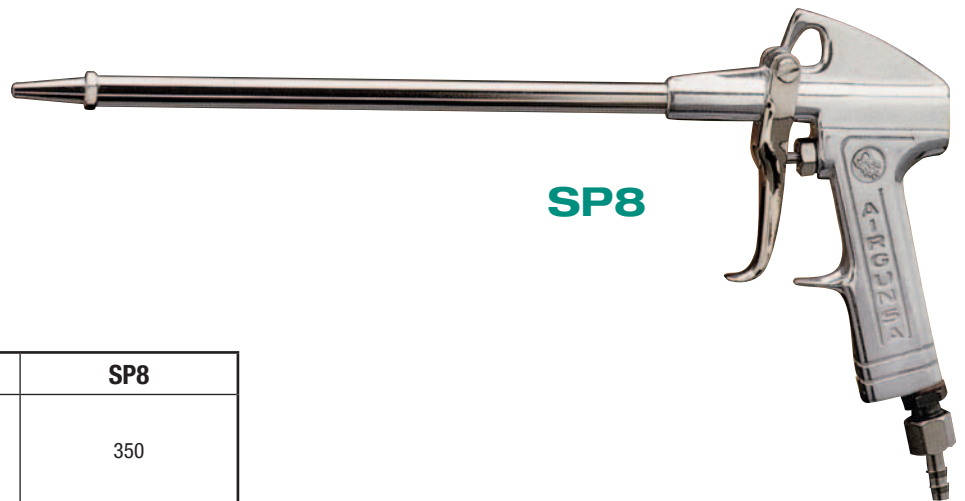

# S8 / SP8 Blow Gun

**S8**

**SP8**

Blowing equipment for removing dust  
and powder Suitable for garages and industry in general

MODEL	S8	SP8
 <b>Total weight</b> g	275	350
 <b>Air consumption</b> Nl/min	175 l/min a 6 bar	
<b>Fluid nozzle extension</b>	-	240 mm
<b>Air joint</b>	G 1/4" M	
<b>Alluminium body</b>		