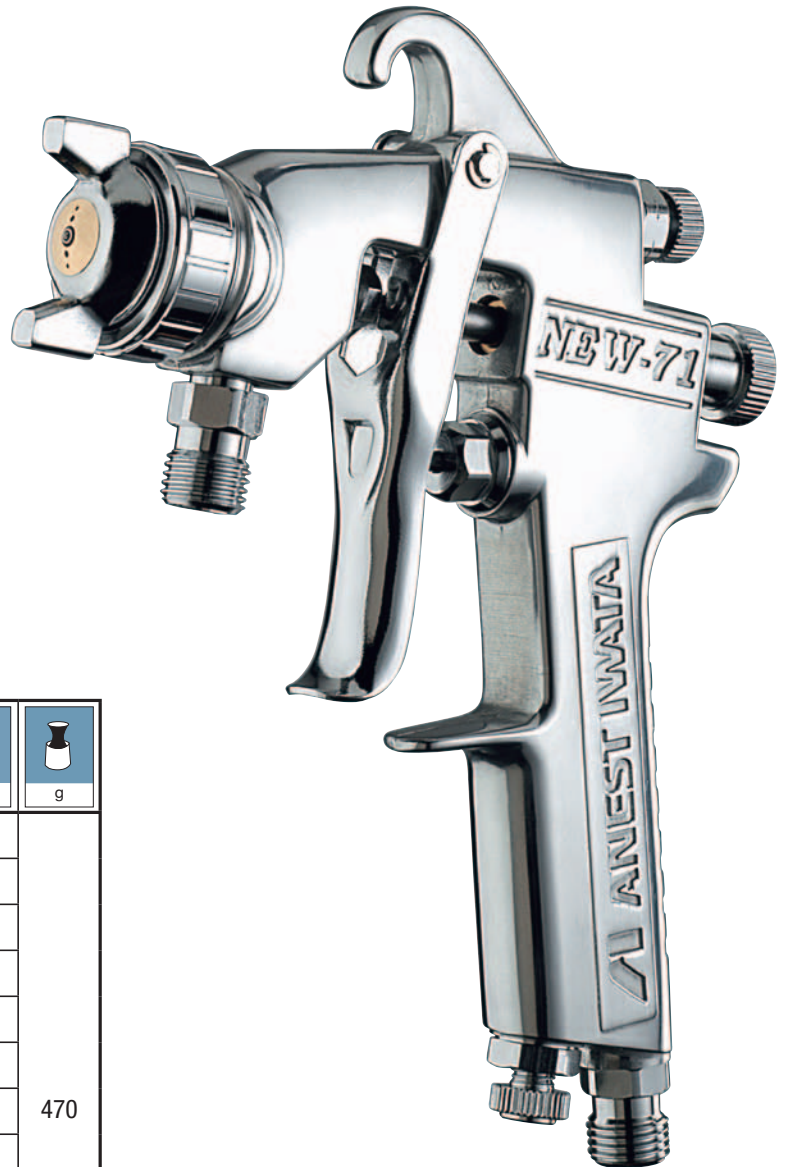

## NEW 71 Manual Spray Gun

- Easy to clean
- Light and compact

Model	$\varnothing$ mm	bar	Nl/min	ml/min	mm	No.	g
NEW 71 0	0.8	3.0	240	200	190	0	470
NEW 71 1S	1.0		75	95	100	1S	
NEW 71 2S	1.3		85	135	135	2S	
NEW 71 3S	1.5		165	180	170	3S	
NEW 71 4S	1.8		230	195	200	4S	
NEW 71 21S	1.3		195	140	155	21S	
NEW 71 31S	1.5		230	170	170	31S	
NEW 71 1G	1.0		75	110	120	1G	
NEW 71 2G	1.3		85	155	155	2G	
NEW 71 3G	1.5		165	210	185	3G	
NEW 71 4G	1.8		230	220	230	4G	
NEW 71 21G	1.3		195	160	165	21G	
NEW 71 31G	1.5		230	190	185	31G	

Air nipple: G 1/4"

Fluid nipple: G 1/4"

Noise Level (LAeqT) 74.8 dB (A)

declaration of ATEX conformity for use in zone 1 and in zone 2